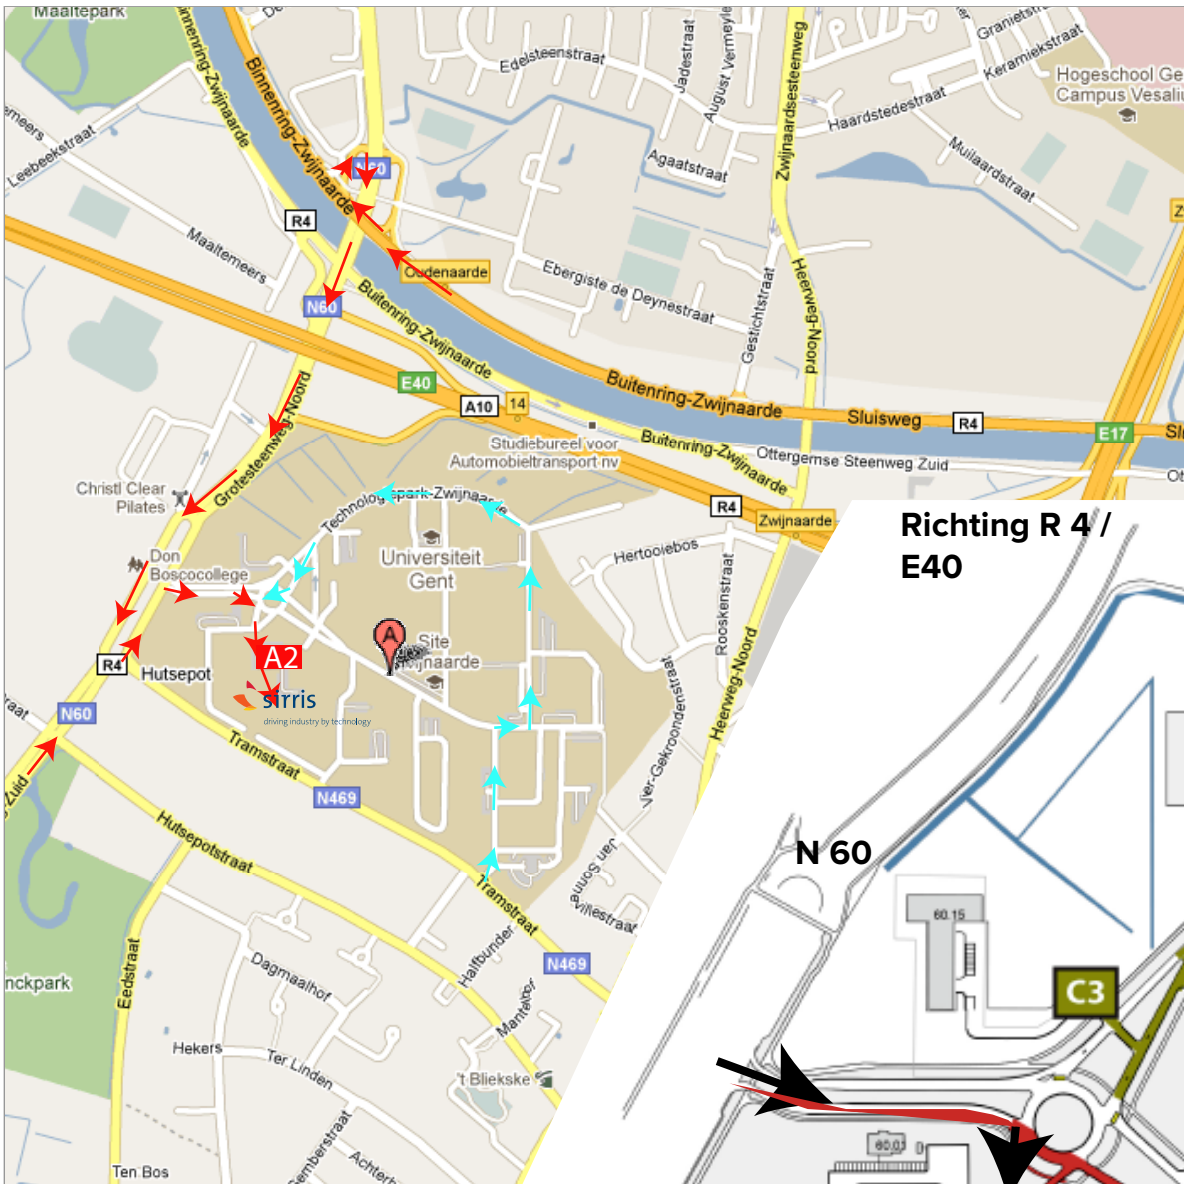

Sirris

Technologiepark – Zwijnaarde 48

9052 Zwijnaarde

Richting R 4 /
E40

Coming from the Highway E40 (from Brussels):

- exit Merelbeke / R4 --> Eeklo
- on R4, exit Oudenaarde N60
- take the entrance to the park on the N60 (see map)
- Follow directions to zone A2
- At the roundabout in the park, take the first right, then straight away on the parking lot. The MRC building is located at the far end of the parking lot.

(from Bruges)

- exit Expo / R4 --> Merelbeke
- on R4, exit Oudenaarde N60
- continue as above from N60

N 60