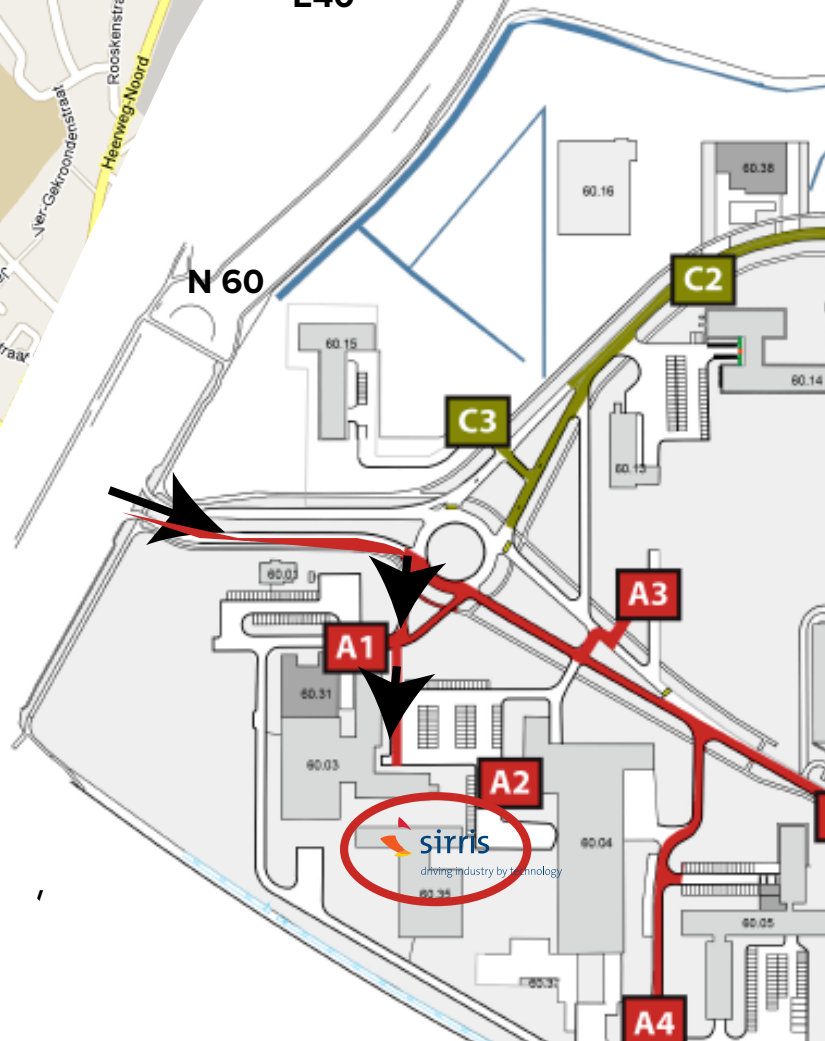

### 9052 Zwijnaarde

Richting R 4 /  
E40

#### Coming from the Highway E40 (from Brussels):

- exit Merelbeke / R4 --> Eeklo
- on R4, exit Oudenaarde N60
- take the entrance to the park on the N60 (see map)
- Follow directions to zone A2
- At the roundabout in the park, take the first right, then straight away on the parking lot. The MRC building is located at the far end of the parking lot.

#### (from Bruges)

- exit Expo / R4 --> Merelbeke
- on R4, exit Oudenaarde N60
- continue as above from N60

N 60

#### Coming from the Highway E17:

- exit De Pinte/Oudenaarde N60--> Gent
- take the entrance to the park on the N60 (see map)
- Follow directions to zone A2
- At the roundabout in the park, take the first right, then straight away on the parking lot. The MRC building is located at the far end of the parking lot.